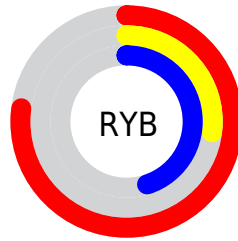

# Details

The RYB color **197, 69, 115** is a dark color, and the websafe version is hex **CC3366**. The color can be described as dark muted rose. A complement of this color would be **69, 147, 197**, and the grayscale version is **112, 112, 112**.

A 20% lighter version of the original color is **255, 124, 167**, and **139, 0, 67** is the 20% darker color. If you saturate the color by 10%, you get **197, 49, 102**, and if you desaturate by 10%, it is **197, 89, 128**.

# Distribution

Red (77%)

Green (27%)

Blue (45%)

Red (77%)

Yellow (27%)

Blue (45%)

Cyan (0%)