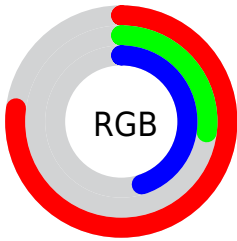

Distribution

Red (77%)

Green (27%)

Blue (45%)