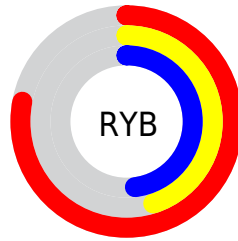

- Red (78%)
- Yellow (45%)
- Blue (48%)