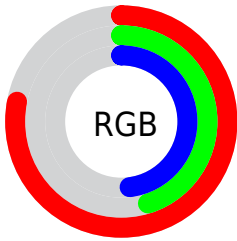

Distribution

- Red (78%)
- Green (45%)
- Blue (48%)