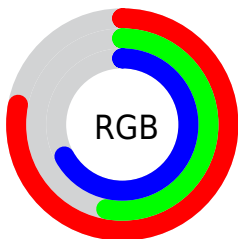

Distribution

Red (78%)

Green (53%)

Blue (67%)