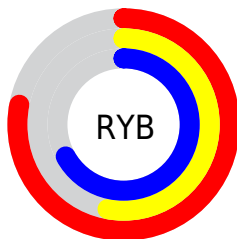

Red (78%)

Yellow (53%)

Blue (67%)