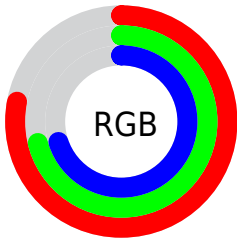

Distribution

- Red (78%)
- Green (71%)
- Blue (70%)