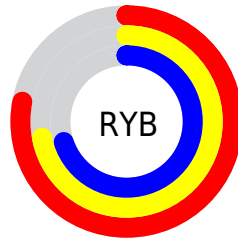

- Red (78%)
- Yellow (72%)
- Blue (70%)