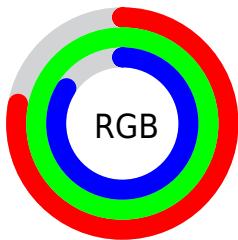

Distribution

Red (78%)

Green (99%)

Blue (84%)