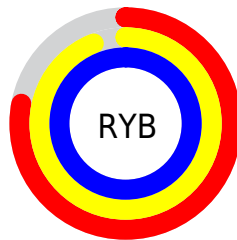

Details

The RYB color **198, 239, 252** is a light color, and the websafe version is hex **CCFFCC**. A complement of this color would be **252, 198, 235**, and the grayscale version is **232, 232, 232**.

A 20% lighter version of the original color is **255, 255, 255**, and **143, 182, 195** is the 20% darker color. If you saturate the color by 10%, you get **173, 233, 252**, and if you desaturate by 10%, it is **223, 245, 252**.

Distribution

Red (78%)

Green (99%)

Blue (84%)

Red (78%)

Yellow (94%)

Blue (99%)

Cyan (21%)