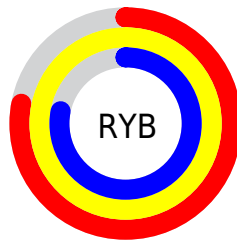

- Red (78%)
- Yellow (99%)
- Blue (78%)