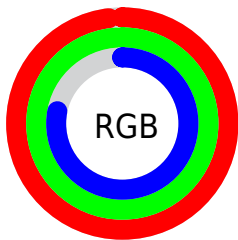

Distribution

- Red (98%)
- Green (99%)
- Blue (78%)