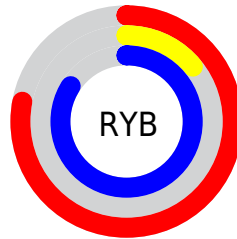

Red (78%)

Yellow (14%)

Blue (84%)