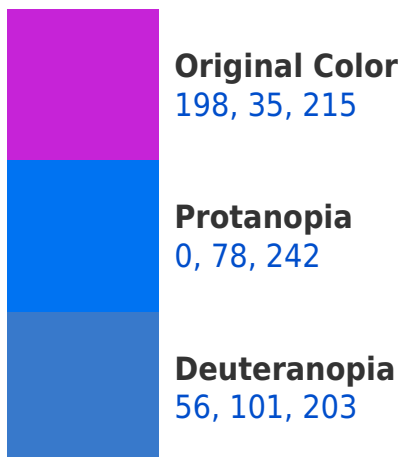

A 20% lighter version of the original color is **255, 104, 255**, and **139, 0, 159** is the 20% darker color. If you saturate the color by 10%, you get **196, 14, 215**, and if you desaturate by 10%, it is **200, 57, 215**.

Any Text WCAG AAA × Fail

If you want to check with other color combinations, try the [Color Contrast Checker](#).

RYB 198, 35, 215 Background

This preview shows how black text looks on a background with the RYB color 198, 35, 215.

This preview shows how white text looks on a background with the RYB color 198, 35, 215.

Color Blindness Simulation

Color vision deficiency is a very complex topic, and I could not describe the different causes any better than Wikipedia does, so if you want to learn more, you should check out their [article about color blindness](#).

Dichromacy

Tritanopia
183, 89, 95

Trichromacy

Original Color

198, 35, 215

Protanomaly

72, 85, 232

Deuteranomaly