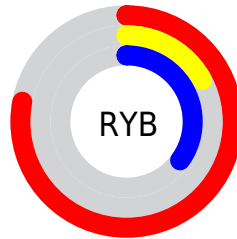

- Red (78%)
- Yellow (17%)
- Blue (35%)