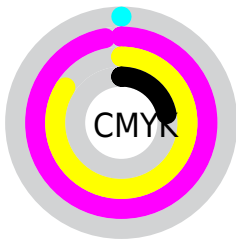

Details

The RYB color **198, 6, 32** is a dark color, and the websafe version is hex **CC0033**. The color can be described as dark washed red. A complement of this color would be **6, 109, 198**, and the grayscale version is **66, 66, 66**.

A 20% lighter version of the original color is **255, 86, 78**, and **134, 0, 0** is the 20% darker color. If you saturate the color by 10%, you get **198, 0, 27**, and if you desaturate by 10%, it is **198, 26, 49**.

Distribution

- Red (78%)
- Green (2%)
- Blue (13%)

- Red (78%)
- Yellow (2%)
- Blue (13%)

- Cyan (0%)
- Magenta (97%)
- Yellow (84%)
- Black (22%)

- Cyan (22%)
- Magenta (98%)
- Yellow (87%)

Brightness & Saturation Gradients