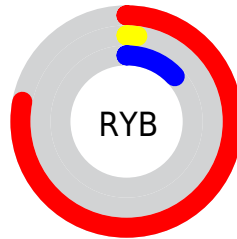

- Red (78%)
- Yellow (2%)
- Blue (13%)