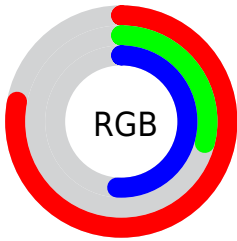

Distribution

- Red (78%)
- Green (29%)
- Blue (51%)