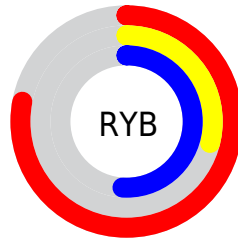

- Red (78%)
- Yellow (29%)
- Blue (51%)