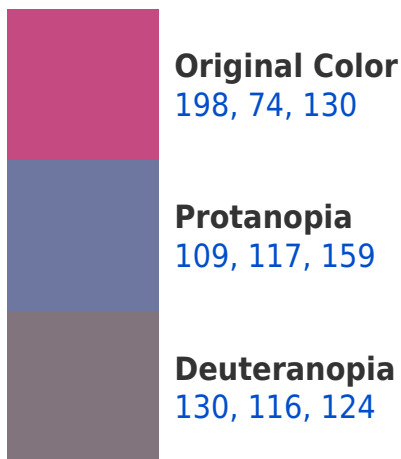

Color Blindness Simulation

Color vision deficiency is a very complex topic, and I could not describe the different causes any better than Wikipedia does, so if you want to learn more, you should check out their [article about color blindness](#).

Dichromacy