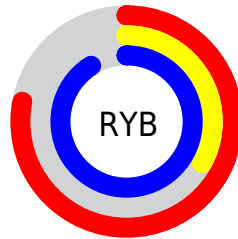

- Red (78%)
- Yellow (33%)
- Blue (91%)