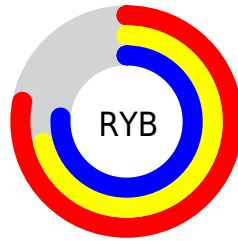

- Red (78%)
- Yellow (71%)
- Blue (76%)