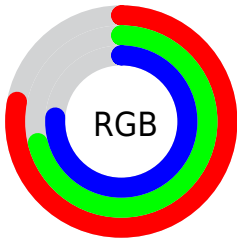

Distribution

- Red (78%)
- Green (71%)
- Blue (76%)