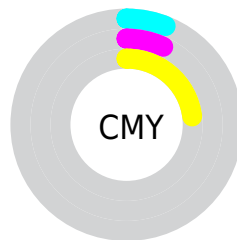

Details

The RYB color **199, 240, 196** is a light color, and the websafe version is hex **FFFCC**. A complement of this color would be **196, 199, 240**, and the grayscale version is **234, 234, 234**.

A 20% lighter version of the original color is **253, 255, 253**, and **145, 184, 142** is the 20% darker color. If you saturate the color by 10%, you get **176, 240, 172**, and if you desaturate by 10%, it is **221, 240, 220**.

Distribution

- Red (94%)
- Green (93%)
- Blue (77%)

- Red (78%)
- Yellow (94%)
- Blue (77%)

- Cyan (0%)
- Magenta (1%)
- Yellow (18%)
- Black (6%)

- Cyan (6%)
- Magenta (7%)
- Yellow (23%)

Brightness & Saturation Gradients

These gradients show how the RYB color 199, 240, 196 changes by changing the brightness by 10 percent. The first figure shows a shift by +10% for each color and the second figure -10%.

Similar to the brightness gradients but the following saturation gradients show a change of the RYB color 199, 240, 196 by changing the saturation by 10% instead.