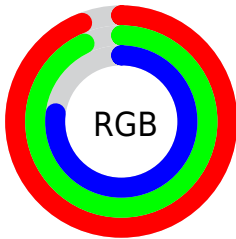

Distribution

- Red (94%)
- Green (93%)
- Blue (77%)