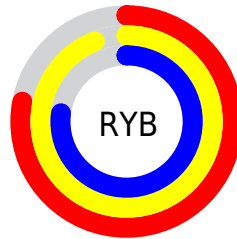

- Red (78%)
- Yellow (94%)
- Blue (77%)