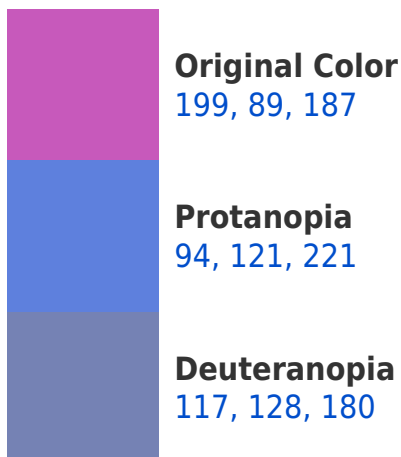

Color Blindness Simulation

Color vision deficiency is a very complex topic, and I could not describe the different causes any better than Wikipedia does, so if you want to learn more, you should check out their [article about color blindness](#).

Dichromacy