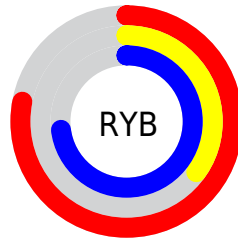

Red (78%)

Yellow (35%)

Blue (73%)