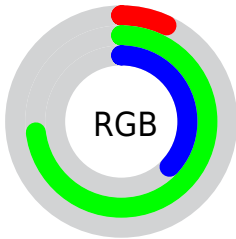

Distribution

- Red (7%)
- Green (73%)
- Blue (37%)