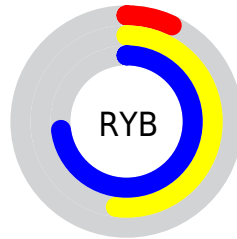

- Red (7%)
- Yellow (52%)
- Blue (73%)