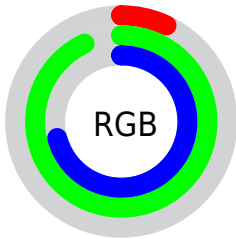

Distribution

- Red (7%)
- Green (93%)
- Blue (71%)