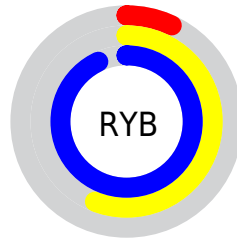

- Red (7%)
- Yellow (56%)
- Blue (93%)