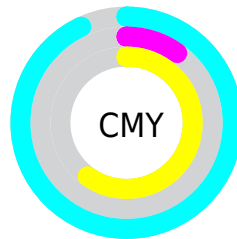

Details

The RYB color **19, 169, 229** is a dark color, and the websafe version is hex **00CC66**. The color can be described as dark washed spring green. A complement of this color would be **229, 19, 145**, and the grayscale version is **152, 152, 152**.

A 20% lighter version of the original color is **112, 221, 255**, and **0, 133, 172** is the 20% darker color. If you saturate the color by 10%, you get **0, 163, 229**, and if you desaturate by 10%, it is **42, 175, 229**.

Distribution

- Red (7%)
- Green (90%)
- Blue (40%)

- Red (7%)
- Yellow (66%)
- Blue (90%)

- Cyan (92%)
- Magenta (0%)
- Yellow (55%)
- Black (10%)

- Cyan (93%)
- Magenta (10%)
- Yellow (60%)

Brightness & Saturation Gradients

These gradients show how the RYB color 19, 169, 229 changes by changing the brightness by 10 percent. The first figure shows a shift by +10% for each color and the second figure -10%.

Similar to the brightness gradients but the following saturation gradients show a change of the RYB color 19, 169, 229 by changing the saturation by 10% instead.