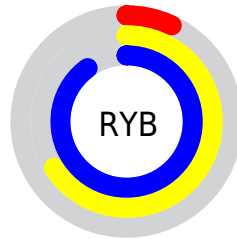

- Red (7%)
- Yellow (66%)
- Blue (90%)