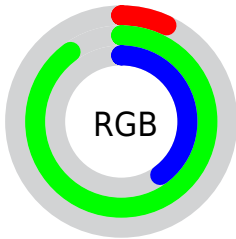

Distribution

- Red (7%)
- Green (90%)
- Blue (40%)