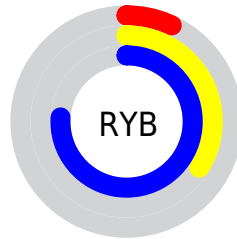

- Red (7%)
- Yellow (34%)
- Blue (76%)