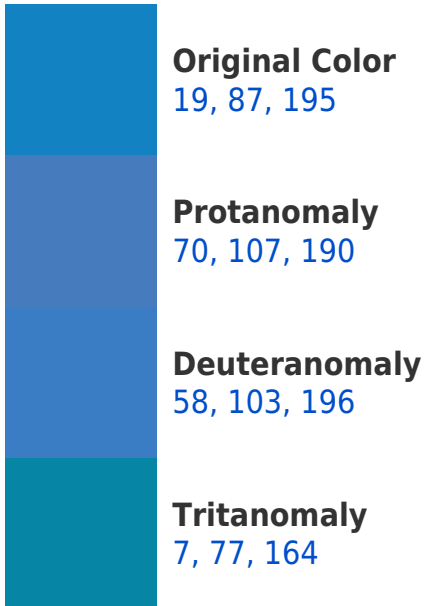

A 20% lighter version of the original color is **101, 154, 252**, and **0, 51, 141** is the 20% darker color. If you saturate the color by 10%, you get **0, 75, 195**, and if you desaturate by 10%, it is **38, 99, 195**.

Any Text WCAG AAA × Fail

If you want to check with other color combinations, try the [Color Contrast Checker](#).

R Y B 19, 87, 195 Background

This preview shows how black text looks on a background with the R Y B color 19, 87, 195.

This preview shows how white text looks on a background with the R Y B color 19, 87, 195.

Color Blindness Simulation

Color vision deficiency is a very complex topic, and I could not describe the different causes any better than Wikipedia does, so if you want to learn more, you should check out their [article about color blindness](#).

Dichromacy

Tritanopia
0, 71, 147

Trichromacy

Monochromacy

CSS Examples

Text

The CSS property to change the color of the text to RYB 19, 87, 195 is called "color". The color property can be set on classes, ids or directly on the HTML element.