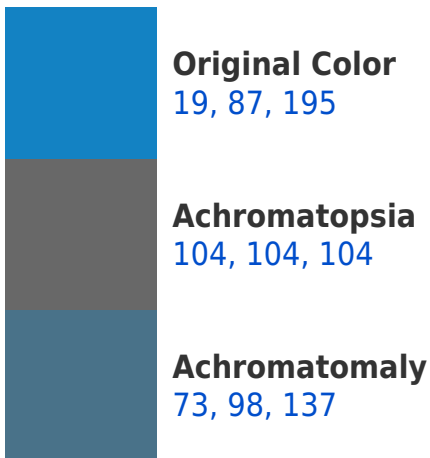

Any Text WCAG AAA × Fail

If you want to check with other color combinations, try the [Color Contrast Checker](#).

R Y B 19, 87, 195 Background

This preview shows how black text looks on a background with the R Y B color 19, 87, 195.

This preview shows how white text looks on a background with the R Y B color 19, 87, 195.

Color Blindness Simulation

Color vision deficiency is a very complex topic, and I could not describe the different causes any better than Wikipedia does, so if you want to learn more, you should check out their [article about color blindness](#).

Dichromacy

Tritanopia
0, 71, 147

Trichromacy

Monochromacy

CSS Examples

Text

The CSS property to change the color of the text to RYB 19, 87, 195 is called "color". The color property can be set on classes, ids or directly on the HTML element.

This example shows how text in the color `rgb(19, 130, 195)` looks like.

```
.text, #text, p{  
    color:rgb(19, 130, 195)  
}
```

If you want to add a text shadow in that color use the text-shadow property, you can generate a text shadow directly with our [CSS Text Shadow Generator](#).