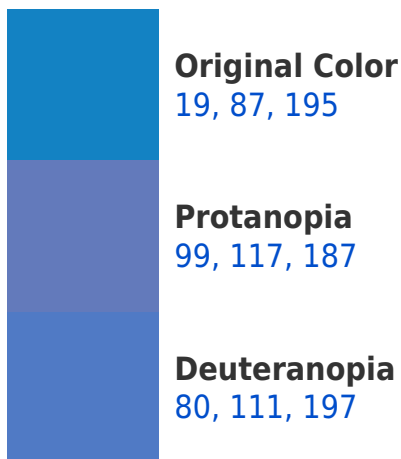

Color Blindness Simulation

Color vision deficiency is a very complex topic, and I could not describe the different causes any better than Wikipedia does, so if you want to learn more, you should check out their [article about color blindness](#).

Dichromacy