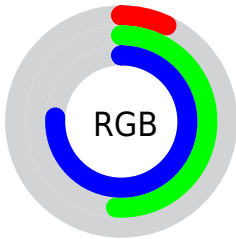

Distribution

- Red (7%)
- Green (51%)
- Blue (76%)