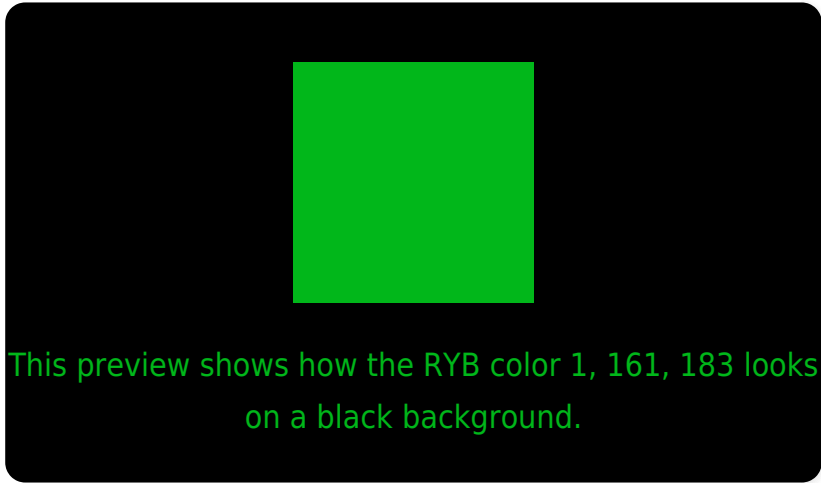

## White Background

This preview shows how the RYB color 1, 161, 183 looks on a white background.

# Black Background