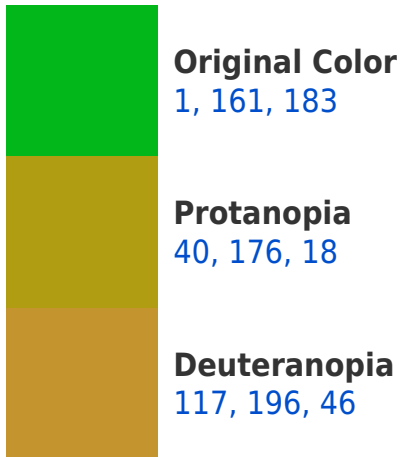

## White Background

This preview shows how the RYB color 1, 161, 183 looks on a white background.

## **RYB 1, 161, 183 Background**

This preview shows how black text looks on a background with the RYB color 1, 161, 183.

This preview shows how white text looks on a background with the RYB color 1, 161, 183.

## Dichromacy

**Tritanopia**  
76, 126, 184

# Trichromacy

**Original Color**

1, 161, 183

**Protanomaly**

21, 166, 75

**Deuteranomaly**

39, 161, 75

**Tritanomaly**