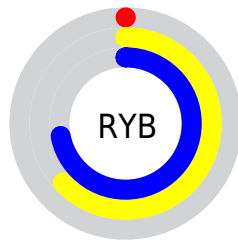

## Conversions Part 2

Format	Color
<a href="#">RYB</a>	<a href="#">1, 161, 183</a>
Decimal	<a href="#">112410</a>
CIELab	<a href="#">64.92, -66.35, 60.84</a>
CIELCh	<a href="#">65, 90.027, 137.481</a>
Yxy	<a href="#">33.9481, 0.2969, 0.5883</a>
Android (android.graphics.Color)	<a href="#">4278302490 (0xFF01B71A)</a>
YUV	<a href="#">110.6840, -41.7492, -96.1929</a>
Hunter-Lab	<a href="#">58.2650, -49.4761, 34.0405</a>

# Details

The RYB color **1, 161, 183** is a dark color, and the websafe version is hex **33CC33**. A complement of this color would be **183, 1, 158**, and the grayscale version is **111, 111, 111**.

A 20% lighter version of the original color is **87, 240, 228**, and **0, 128, 128** is the 20% darker color. If you saturate the color by 10%, you get **0, 161, 183**, and if you desaturate by 10%, it is **19, 163, 183**.

# Distribution

- Red (0%)
- Green (72%)
- Blue (10%)

- Red (0%)
- Yellow (63%)
- Blue (72%)

- Cyan (99%)
- Magenta (0%)
- Yellow (86%)
- Black (28%)

- Cyan (100%)
- Magenta (28%)
- Yellow (90%)