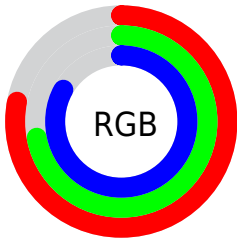

Distribution

- Red (78%)
- Green (72%)
- Blue (83%)