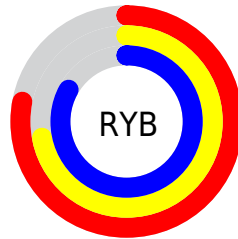

- Red (78%)
- Yellow (72%)
- Blue (83%)