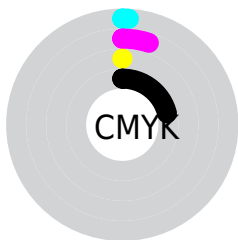

Details

The RYB color **200, 191, 202** is a light color, and the websafe version is hex **CCCCCC**. A complement of this color would be **191, 202, 200**, and the grayscale version is **195, 195, 195**.

A 20% lighter version of the original color is **255, 247, 255**, and **146, 138, 148** is the 20% darker color. If you saturate the color by 10%, you get **196, 171, 202**, and if you desaturate by 10%, it is **202, 211, 209**.

Distribution

- Red (78%)
- Green (75%)
- Blue (79%)

- Red (78%)
- Yellow (75%)
- Blue (79%)

- Cyan (1%)
- Magenta (5%)
- Yellow (0%)
- Black (21%)

- Cyan (22%)
- Magenta (25%)
- Yellow (21%)

Brightness & Saturation Gradients