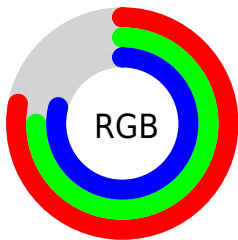

Distribution

- Red (78%)
- Green (75%)
- Blue (79%)