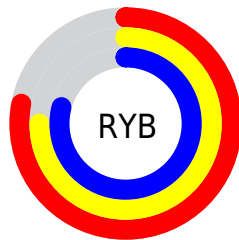

- Red (78%)
- Yellow (75%)
- Blue (79%)