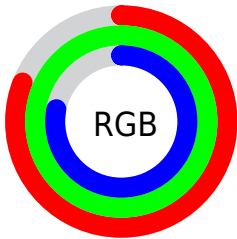

Distribution

- Red (81%)
- Green (99%)
- Blue (78%)