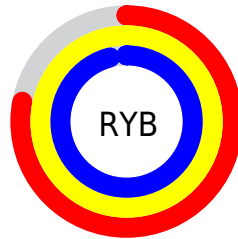

- Red (78%)
- Yellow (99%)
- Blue (96%)