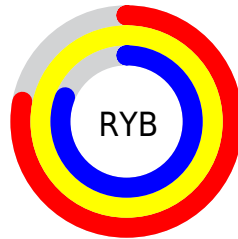

- Red (78%)
- Yellow (100%)
- Blue (81%)