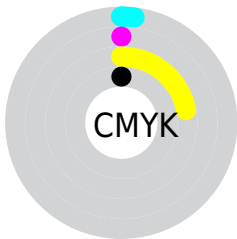

Details

The RYB color **200, 255, 206** is a light color, and the websafe version is hex **FFFCC**. A complement of this color would be **206, 200, 255**, and the grayscale version is **247, 247, 247**.

A 20% lighter version of the original color is **255, 255, 255**, and **146, 198, 152** is the 20% darker color. If you saturate the color by 10%, you get **175, 255, 184**, and if you desaturate by 10%, it is **226, 255, 229**.

Distribution

- Red (98%)
- Green (100%)
- Blue (78%)

- Red (78%)
- Yellow (100%)
- Blue (81%)

- Cyan (2%)
- Magenta (0%)
- Yellow (22%)
- Black (0%)

- Cyan (2%)
- Magenta (0%)
- Yellow (22%)

Brightness & Saturation Gradients