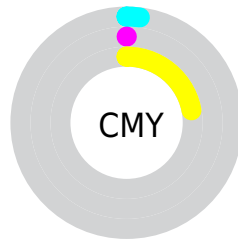

Details

The RYB color **200, 255, 206** is a light color, and the websafe version is hex **FFFCC**. A complement of this color would be **206, 200, 255**, and the grayscale version is **247, 247, 247**.

A 20% lighter version of the original color is **255, 255, 255**, and **146, 198, 152** is the 20% darker color. If you saturate the color by 10%, you get **175, 255, 184**, and if you desaturate by 10%, it is **226, 255, 229**.

Distribution

- Red (98%)
- Green (100%)
- Blue (78%)

- Red (78%)
- Yellow (100%)
- Blue (81%)

- Cyan (2%)
- Magenta (0%)
- Yellow (22%)
- Black (0%)

- Cyan (2%)
- Magenta (0%)
- Yellow (22%)

Brightness & Saturation Gradients

These gradients show how the RYB color 200, 255, 206 changes by changing the brightness by 10 percent. The first figure shows a shift by +10% for each color and the second figure -10%.

Similar to the brightness gradients but the following saturation gradients show a change of the RYB color 200, 255, 206 by changing the saturation by 10% instead.