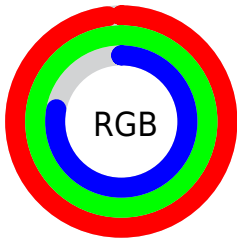

Distribution

- Red (98%)
- Green (100%)
- Blue (78%)