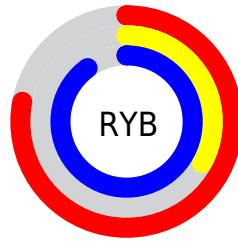

- Red (78%)
- Yellow (33%)
- Blue (90%)