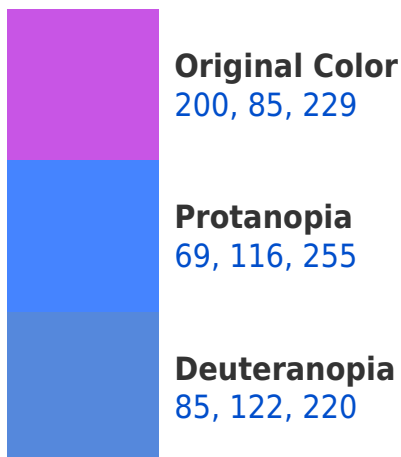

A 20% lighter version of the original color is **255, 141, 255**, and **142, 20, 173** is the 20% darker color. If you saturate the color by 10%, you get **195, 62, 229**, and if you desaturate by 10%, it is **205, 108, 229**.

85, 197, 229

115, 103, 106

179, 0, 36

51, 0, 10

Previews

White Background

This preview shows how the RYB color 200, 85, 229 looks on a white background.

Color Contrast Check

RYB 200, 85, 229 Background

This preview shows how black text looks on a background with the RYB color 200, 85, 229.

This preview shows how white text looks on a background with the RYB color 200, 85, 229.

Dichromacy

Tritanopia
186, 116, 124

Trichromacy

Original Color

200, 85, 229

Protanomaly

117, 115, 246

Deuteranomaly