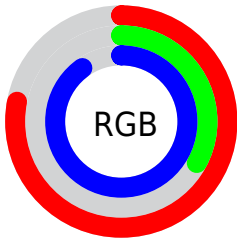

Distribution

- Red (78%)
- Green (33%)
- Blue (90%)