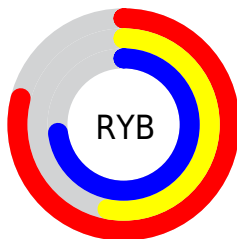

- Red (79%)
- Yellow (53%)
- Blue (73%)