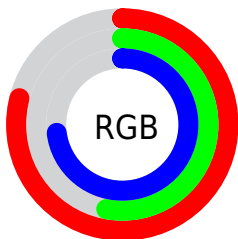

Distribution

- Red (79%)
- Green (53%)
- Blue (73%)