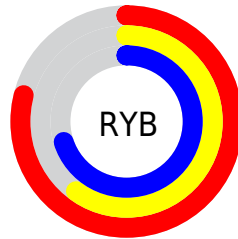

- Red (79%)
- Yellow (60%)
- Blue (70%)