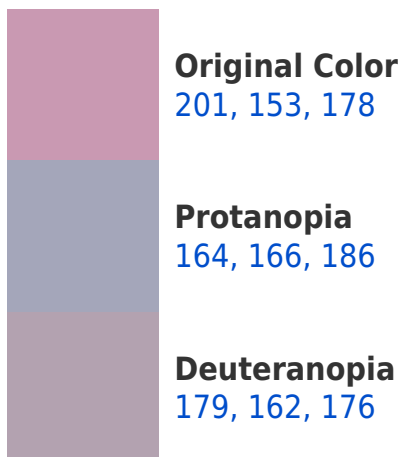

A 20% lighter version of the original color is **255, 208, 234**, and **146, 102, 125** is the 20% darker color. If you saturate the color by 10%, you get **201, 133, 168**, and if you desaturate by 10%, it is **201, 173, 188**.

153, 178, 201

99, 90, 95

163, 0, 85

36, 0, 19

Previews

White Background

This preview shows how the RYB color 201, 153, 178 looks on a white background.

Color Contrast Check

RYB 201, 153, 178 Background

This preview shows how black text looks on a background with the RYB color 201, 153, 178.

This preview shows how white text looks on a background with the RYB color 201, 153, 178.

Dichromacy

Tritanopia

200, 155, 167

Trichromacy

Original Color
201, 153, 178

Protanomaly
177, 161, 183

Deuteranomaly
187, 159, 177

Tritanomaly
200, 154, 171