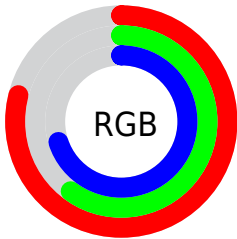

Distribution

- Red (79%)
- Green (60%)
- Blue (70%)