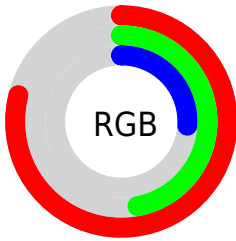

Distribution

- Red (79%)
- Green (47%)
- Blue (26%)