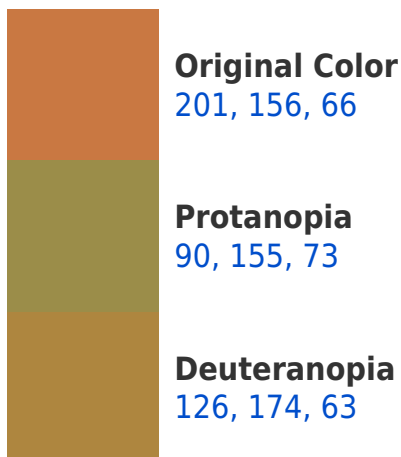

A 20% lighter version of the original color is **255, 213, 116**, and **142, 108, 18** is the 20% darker color. If you saturate the color by 10%, you get **201, 149, 46**, and if you desaturate by 10%, it is **201, 163, 86**.

Any Text WCAG AAA × Fail

If you want to check with other color combinations, try the [Color Contrast Checker](#).

RYB 201, 156, 66 Background

This preview shows how black text looks on a background with the RYB color 201, 156, 66.

This preview shows how white text looks on a background with the RYB color 201, 156, 66.

Color Blindness Simulation

Color vision deficiency is a very complex topic, and I could not describe the different causes any better than Wikipedia does, so if you want to learn more, you should check out their [article about color blindness](#).

Dichromacy

Tritanopia
204, 114, 122

Trichromacy

Original Color
201, 156, 66

Protanomaly
133, 172, 70

Deuteranomaly
166, 184, 64

Tritanomaly
203, 118, 102

Monochromacy