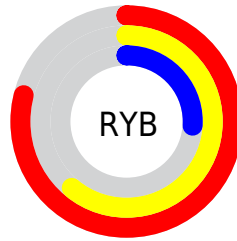

- Red (79%)
- Yellow (61%)
- Blue (26%)