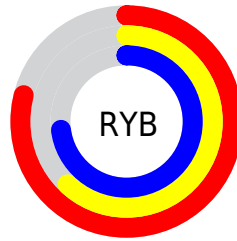

Details

The RYB color **201, 157, 187** is a light color, and the websafe version is hex **CC99CC**. A complement of this color would be **157, 190, 201**, and the grayscale version is **174, 174, 174**.

A 20% lighter version of the original color is **255, 212, 243**, and **147, 105, 134** is the 20% darker color. If you saturate the color by 10%, you get **201, 137, 181**, and if you desaturate by 10%, it is **201, 177, 193**.

Distribution

Red (79%)

Green (62%)

Blue (73%)

Red (79%)

Yellow (62%)

Blue (73%)

Cyan (0%)