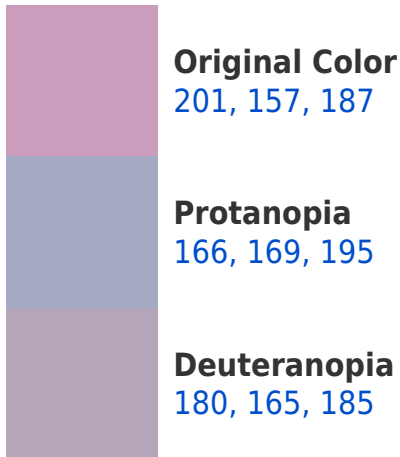

White Background

This preview shows how the RYB color 201, 157, 187 looks on a white background.

Color Contrast Check

Large Text (above 18pt) WCAG AA × Fail

Any Text WCAG AA × Fail

Large Text (above 18pt) WCAG AAA × Fail

Large Text (above 18pt) WCAG AAA ✓ Pass

Any Text WCAG AAA ✓ Pass

If you want to check with other color combinations, try the [Color Contrast Checker](#).

RYB 201, 157, 187 Background

This preview shows how black text looks on a background with the RYB color 201, 157, 187.

This preview shows how white text looks on a background with the RYB color 201, 157, 187.

Color Blindness Simulation

Color vision deficiency is a very complex topic, and I could not describe the different causes any better than Wikipedia does, so if you want to learn more, you should check out their [article about color blindness](#).

Dichromacy

Tritanopia
199, 160, 172

Trichromacy

Original Color
201, 157, 187

Protanomaly
179, 165, 192

Deuteranomaly
188, 162, 186

Tritanomaly
200, 159, 177

Monochromacy