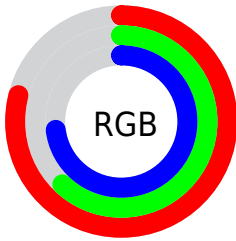

Distribution

Red (79%)

Green (62%)

Blue (73%)