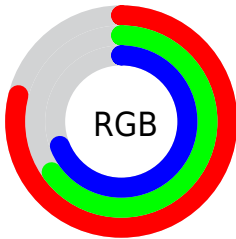

Distribution

Red (79%)

Green (65%)

Blue (69%)