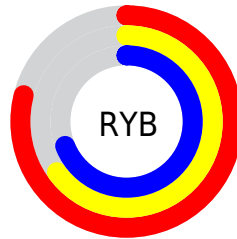

Red (79%)

Yellow (65%)

Blue (69%)