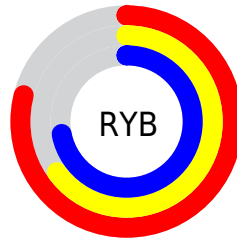

Details

The RYB color **201, 165, 183** is a light color, and the websafe version is hex **CC9999**. A complement of this color would be **165, 189, 201**, and the grayscale version is **178, 178, 178**.

A 20% lighter version of the original color is **255, 220, 239**, and **147, 113, 130** is the 20% darker color. If you saturate the color by 10%, you get **201, 145, 173**, and if you desaturate by 10%, it is **201, 185, 193**.

Distribution

Red (79%)

Green (65%)

Blue (72%)

Red (79%)

Yellow (65%)

Blue (72%)

Cyan (0%)