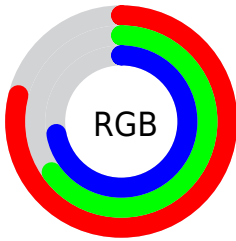

Distribution

Red (79%)

Green (65%)

Blue (72%)