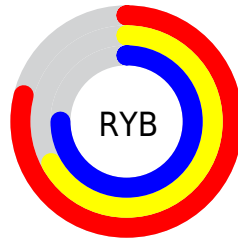

Details

The RYB color **201, 171, 190** is a light color, and the websafe version is hex **CC9999**. A complement of this color would be **171, 193, 201**, and the grayscale version is **182, 182, 182**.

A 20% lighter version of the original color is **255, 226, 246**, and **147, 119, 137** is the 20% darker color. If you saturate the color by 10%, you get **201, 151, 183**, and if you desaturate by 10%, it is **201, 191, 197**.

Distribution

Red (79%)

Green (67%)

Blue (75%)

Red (79%)

Yellow (67%)

Blue (75%)

Cyan (0%)