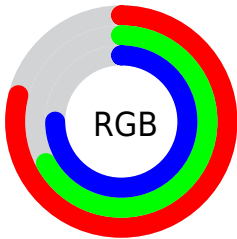

Distribution

Red (79%)

Green (67%)

Blue (75%)