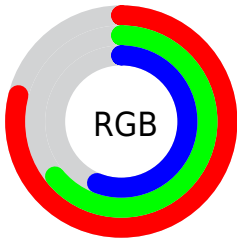

Distribution

- Red (79%)
- Green (64%)
- Blue (56%)