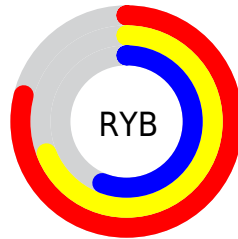

- Red (79%)
- Yellow (69%)
- Blue (56%)