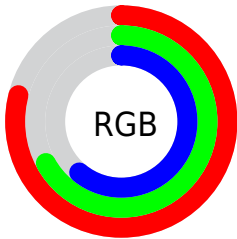

Distribution

Red (79%)

Green (67%)

Blue (61%)