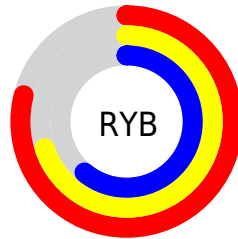

Details

The RYB color **201, 179, 156** is a light color, and the websafe version is hex **CC9999**. A complement of this color would be **156, 174, 201**, and the grayscale version is **178, 178, 178**.

A 20% lighter version of the original color is **255, 235, 210**, and **146, 126, 105** is the 20% darker color. If you saturate the color by 10%, you get **201, 169, 136**, and if you desaturate by 10%, it is **201, 190, 176**.

Distribution

Red (79%)

Green (67%)

Blue (61%)

Red (79%)

Yellow (70%)

Blue (61%)

Cyan (0%)