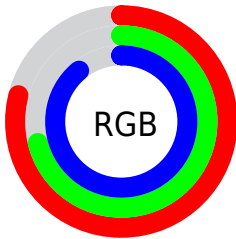

Distribution

- Red (79%)
- Green (71%)
- Blue (89%)