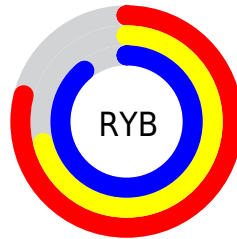

- Red (79%)
- Yellow (71%)
- Blue (89%)