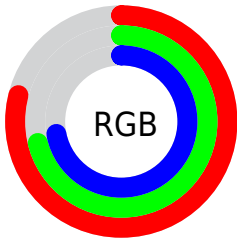

Distribution

- Red (79%)
- Green (71%)
- Blue (72%)