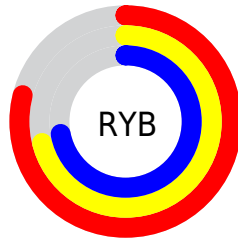

- Red (79%)
- Yellow (71%)
- Blue (72%)