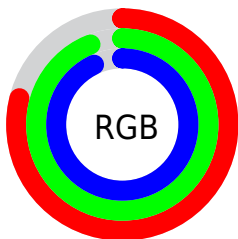

Distribution

- Red (79%)
- Green (94%)
- Blue (93%)