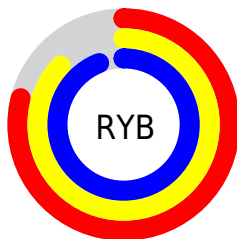

- Red (79%)
- Yellow (87%)
- Blue (94%)