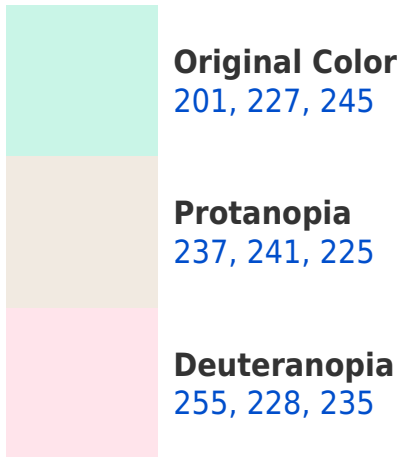

245, 211, 201

122, 110, 114

186, 0, 57

59, 0, 18

Previews

White Background

This preview shows how the RYB color 201, 227, 245 looks on a white background.

Color Contrast Check

RYB 201, 227, 245 Background

This preview shows how black text looks on a background with the RYB color 201, 227, 245.

This preview shows how white text looks on a background with the RYB color 201, 227, 245.

Dichromacy

Tritanopia
213, 229, 255

Trichromacy

Original Color

201, 227, 245

Protanomaly

226, 237, 238

Deuteranomaly

235, 234, 234

Tritanomaly

209, 226, 246

Monochromacy

Original Color

201, 227, 245

Achromatopsia

230, 230, 230