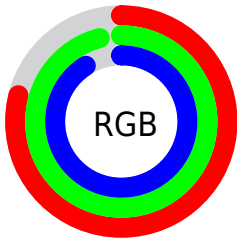

Distribution

Red (79%)

Green (96%)

Blue (91%)