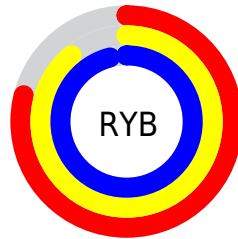

Details

The RYB color **201, 227, 245** is a light color, and the websafe version is hex **CCFFFF**. A complement of this color would be **245, 201, 215**, and the grayscale version is **230, 230, 230**.

A 20% lighter version of the original color is **255, 255, 255**, and **146, 172, 189** is the 20% darker color. If you saturate the color by 10%, you get **177, 217, 245**, and if you desaturate by 10%, it is **226, 237, 245**.

Distribution

Red (79%)

Green (96%)

Blue (91%)

Red (79%)

Yellow (89%)

Blue (96%)

Cyan (18%)