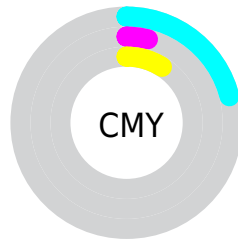

Details

The RYB color **201, 227, 245** is a light color, and the websafe version is hex **CCFFFF**. A complement of this color would be **245, 201, 215**, and the grayscale version is **230, 230, 230**.

A 20% lighter version of the original color is **255, 255, 255**, and **146, 172, 189** is the 20% darker color. If you saturate the color by 10%, you get **177, 217, 245**, and if you desaturate by 10%, it is **226, 237, 245**.

Distribution

Red (79%)

Green (96%)

Blue (91%)

Red (79%)

Yellow (89%)

Blue (96%)

Cyan (18%)

Magenta (0%)

Yellow (6%)

Black (4%)

Cyan (21%)

Magenta (4%)

Yellow (9%)

Brightness & Saturation Gradients

These gradients show how the RYB color 201, 227, 245 changes by changing the brightness by 10 percent. The first figure shows a shift by +10% for each color and the second figure -10%.