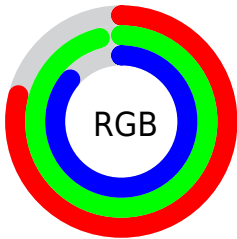

Distribution

- Red (79%)
- Green (96%)
- Blue (86%)