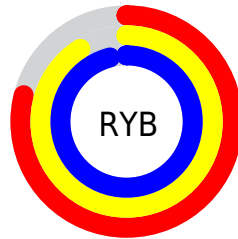

- Red (79%)
- Yellow (91%)
- Blue (96%)