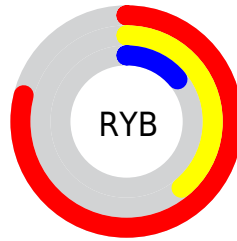

- Red (79%)
- Yellow (39%)
- Blue (14%)