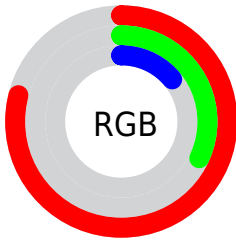

Distribution

- Red (79%)
- Green (32%)
- Blue (14%)