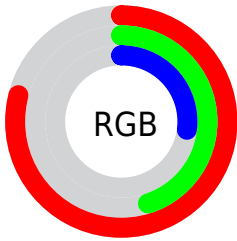

Distribution

- Red (79%)
- Green (45%)
- Blue (27%)