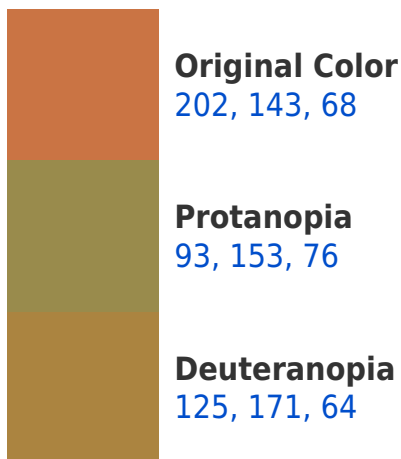

A 20% lighter version of the original color is **255, 199, 118**, and **143, 92, 21** is the 20% darker color. If you saturate the color by 10%, you get **202, 134, 48**, and if you desaturate by 10%, it is **202, 152, 88**.

Any Text WCAG AAA × Fail

If you want to check with other color combinations, try the [Color Contrast Checker](#).

R Y B 202, 143, 68 Background

This preview shows how black text looks on a background with the RYB color 202, 143, 68.

This preview shows how white text looks on a background with the RYB color 202, 143, 68.

Color Blindness Simulation

Color vision deficiency is a very complex topic, and I could not describe the different causes any better than Wikipedia does, so if you want to learn more, you should check out their [article about color blindness](#).

Dichromacy

Tritanopia
205, 110, 118

Trichromacy

Original Color
202, 143, 68

Protanomaly
141, 171, 73

Deuteranomaly
172, 182, 65

Tritanomaly
204, 114, 100

Monochromacy