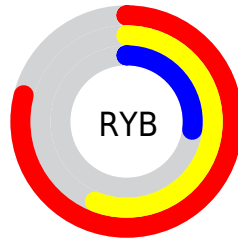

- Red (79%)
- Yellow (56%)
- Blue (27%)