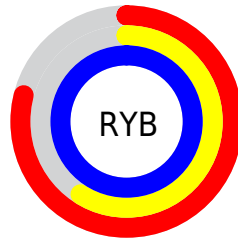

- Red (79%)
- Yellow (59%)
- Blue (100%)