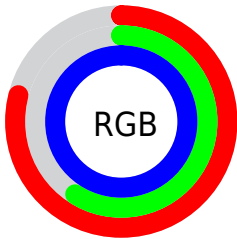

Distribution

- Red (79%)
- Green (59%)
- Blue (100%)