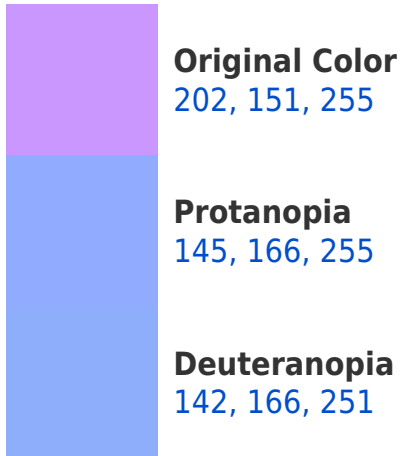

A 20% lighter version of the original color is **255, 206, 255**, and **146, 99, 198** is the 20% darker color. If you saturate the color by 10%, you get **189, 126, 255**, and if you desaturate by 10%, it is **215, 177, 255**.

Large Text (above 18pt) WCAG AAA ✓ Pass

Any Text WCAG AAA ✓ Pass

If you want to check with other color combinations, try the [Color Contrast Checker](#).

RYB 202, 151, 255 Background

This preview shows how black text looks on a background with the RYB color 202, 151, 255.

This preview shows how white text looks on a background with the RYB color 202, 151, 255.

Color Blindness Simulation

Color vision deficiency is a very complex topic, and I could not describe the different causes any better than Wikipedia does, so if you want to learn more, you should check out their [article about color blindness](#).

Dichromacy

Tritanopia
189, 167, 180

Trichromacy

Original Color

202, 151, 255

Protanomaly

166, 164, 255

Deuteranomaly