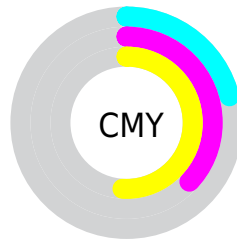

Details

The RYB color **202, 189, 125** is a light color, and the websafe version is hex **CC9966**. A complement of this color would be **125, 152, 202**, and the grayscale version is **169, 169, 169**.

A 20% lighter version of the original color is **255, 249, 178**, and **146, 138, 76** is the 20% darker color. If you saturate the color by 10%, you get **202, 186, 105**, and if you desaturate by 10%, it is **202, 193, 145**.

Distribution

- Red (79%)
- Green (63%)
- Blue (49%)

- Red (79%)
- Yellow (74%)
- Blue (49%)

- Cyan (0%)
- Magenta (21%)
- Yellow (38%)
- Black (21%)

- Cyan (21%)
- Magenta (37%)
- Yellow (51%)

Brightness & Saturation Gradients

These gradients show how the RYB color 202, 189, 125 changes by changing the brightness by 10 percent. The first figure shows a shift by +10% for each color and the second figure -10%.

Similar to the brightness gradients but the following saturation gradients show a change of the RYB color 202, 189, 125 by changing the saturation by 10% instead.