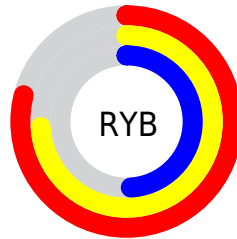

- Red (79%)
- Yellow (74%)
- Blue (49%)