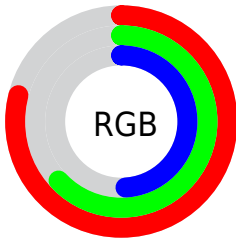

Distribution

- Red (79%)
- Green (63%)
- Blue (49%)