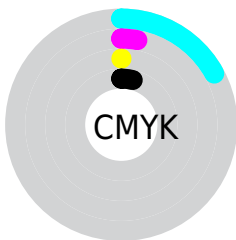

Details

The RYB color **202, 221, 244** is a light color, and the websafe version is hex **CCFFFF**. A complement of this color would be **244, 210, 202**, and the grayscale version is **227, 227, 227**.

A 20% lighter version of the original color is **255, 255, 255**, and **147, 166, 188** is the 20% darker color. If you saturate the color by 10%, you get **178, 208, 244**, and if you desaturate by 10%, it is **226, 234, 244**.

Distribution

Red (79%)

Green (93%)

Blue (96%)

Red (79%)

Yellow (87%)

Blue (96%)

Cyan (17%)

Magenta (3%)

Yellow (0%)

Black (4%)

Cyan (21%)

Magenta (7%)

Yellow (4%)

Brightness & Saturation Gradients

These gradients show how the RYB color 202, 221, 244 changes by changing the brightness by 10 percent. The first figure shows a shift by +10% for each color and the second figure -10%.