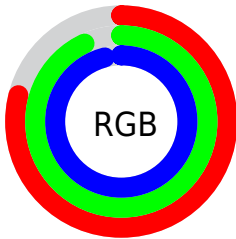

Distribution

Red (79%)

Green (93%)

Blue (96%)