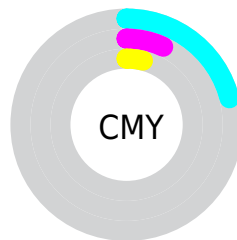

Details

The RYB color **202, 221, 244** is a light color, and the websafe version is hex **CCFFFF**. A complement of this color would be **244, 210, 202**, and the grayscale version is **227, 227, 227**.

A 20% lighter version of the original color is **255, 255, 255**, and **147, 166, 188** is the 20% darker color. If you saturate the color by 10%, you get **178, 208, 244**, and if you desaturate by 10%, it is **226, 234, 244**.

Distribution

Red (79%)

Green (93%)

Blue (96%)

Red (79%)

Yellow (87%)

Blue (96%)

Cyan (17%)

Magenta (3%)

Yellow (0%)

Black (4%)

Cyan (21%)

Magenta (7%)

Yellow (4%)

Brightness & Saturation Gradients

These gradients show how the RYB color 202, 221, 244 changes by changing the brightness by 10 percent. The first figure shows a shift by +10% for each color and the second figure -10%.