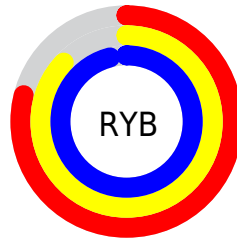

Details

The RYB color **202, 221, 244** is a light color, and the websafe version is hex **CCFFFF**. A complement of this color would be **244, 210, 202**, and the grayscale version is **227, 227, 227**.

A 20% lighter version of the original color is **255, 255, 255**, and **147, 166, 188** is the 20% darker color. If you saturate the color by 10%, you get **178, 208, 244**, and if you desaturate by 10%, it is **226, 234, 244**.

Distribution

Red (79%)

Green (93%)

Blue (96%)

Red (79%)

Yellow (87%)

Blue (96%)

Cyan (17%)