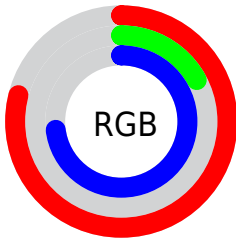

Distribution

- Red (79%)
- Green (17%)
- Blue (73%)