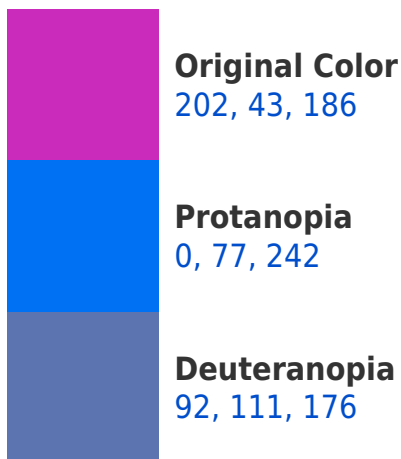

# Black Background

This preview shows how the RYB color 202, 43, 186 looks on a black background.

## **RYB 202, 43, 186 Background**

This preview shows how black text looks on a background with the RYB color 202, 43, 186.

This preview shows how white text looks on a background with the RYB color 202, 43, 186.

## Dichromacy

**Tritanopia**  
192, 81, 87

# Trichromacy

**Original Color**

202, 43, 186

**Protanomaly**

73, 87, 222

**Deuteranomaly**

132, 90, 180

**Tritanomaly**