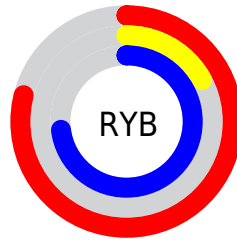

- Red (79%)
- Yellow (17%)
- Blue (73%)