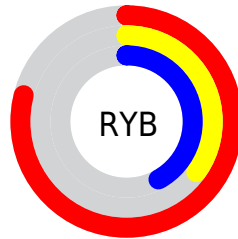

- Red (79%)
- Yellow (35%)
- Blue (42%)