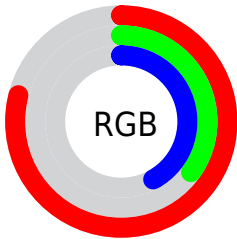

Distribution

- Red (79%)
- Green (35%)
- Blue (42%)