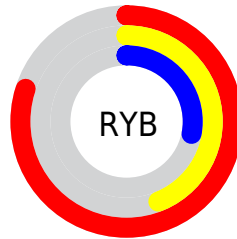

- Red (80%)
- Yellow (44%)
- Blue (28%)