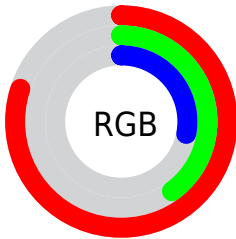

Distribution

- Red (80%)
- Green (40%)
- Blue (28%)