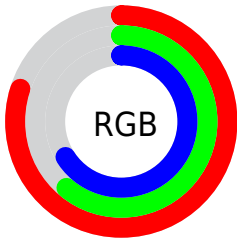

Distribution

Red (80%)

Green (61%)

Blue (66%)