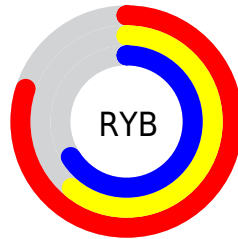

# Details

The RYB color **203, 155, 169** is a light color, and the websafe version is hex **CC9999**. A complement of this color would be **155, 183, 203**, and the grayscale version is **171, 171, 171**.

A 20% lighter version of the original color is **255, 210, 224**, and **148, 103, 117** is the 20% darker color. If you saturate the color by 10%, you get **203, 135, 155**, and if you desaturate by 10%, it is **203, 175, 183**.

# Distribution

Red (80%)

Green (61%)

Blue (66%)

Red (80%)

Yellow (61%)

Blue (66%)

Cyan (0%)