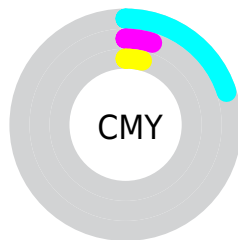

Details

The RYB color **203, 223, 244** is a light color, and the websafe version is hex **CCFFFF**. A complement of this color would be **244, 205, 203**, and the grayscale version is **231, 231, 231**.

A 20% lighter version of the original color is **255, 255, 255**, and **148, 167, 188** is the 20% darker color. If you saturate the color by 10%, you get **179, 211, 244**, and if you desaturate by 10%, it is **227, 235, 244**.

Distribution

- Red (80%)
- Green (95%)
- Blue (96%)

- Red (80%)
- Yellow (87%)
- Blue (96%)

- Cyan (17%)
- Magenta (1%)
- Yellow (0%)
- Black (4%)

- Cyan (20%)
- Magenta (5%)
- Yellow (4%)

Brightness & Saturation Gradients

These gradients show how the RYB color 203, 223, 244 changes by changing the brightness by 10 percent. The first figure shows a shift by +10% for each color and the second figure -10%.

Similar to the brightness gradients but the following saturation gradients show a change of the RYB color 203, 223, 244 by changing the saturation by 10% instead.