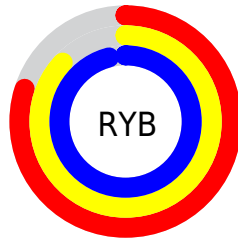

- Red (80%)
- Yellow (87%)
- Blue (96%)