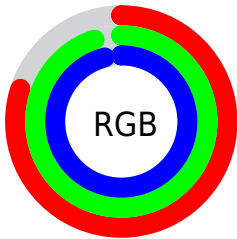

Distribution

- Red (80%)
- Green (95%)
- Blue (96%)