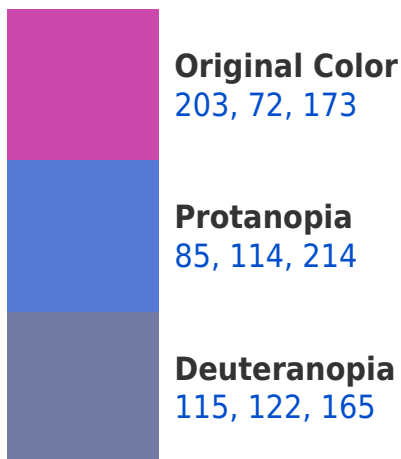

# Black Background

This preview shows how the RYB color 203, 72, 173 looks on a black background.

## **RYB 203, 72, 173 Background**

This preview shows how black text looks on a background with the RYB color 203, 72, 173.

This preview shows how white text looks on a background with the RYB color 203, 72, 173.

## Dichromacy

**Tritanopia**  
196, 92, 99

# Trichromacy

**Original Color**

203, 72, 173

**Protanomaly**

128, 104, 199

**Deuteranomaly**

147, 104, 168

**Tritanomaly**