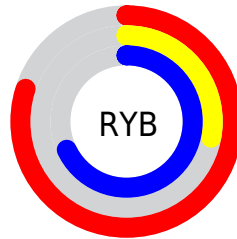

# Details

The RYB color **203, 72, 173** is a dark color, and the websafe version is hex **CC3399**. The color can be described as middle muted rose. A complement of this color would be **72, 179, 203**, and the grayscale version is **122, 122, 122**.

A 20% lighter version of the original color is **255, 129, 229**, and **145, 0, 120** is the 20% darker color. If you saturate the color by 10%, you get **203, 52, 168**, and if you desaturate by 10%, it is **203, 92, 178**.

# Distribution

Red (80%)

Green (28%)

Blue (68%)

Red (80%)

Yellow (28%)

Blue (68%)

Cyan (0%)