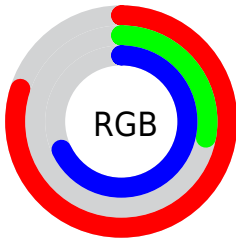

Distribution

Red (80%)

Green (28%)

Blue (68%)