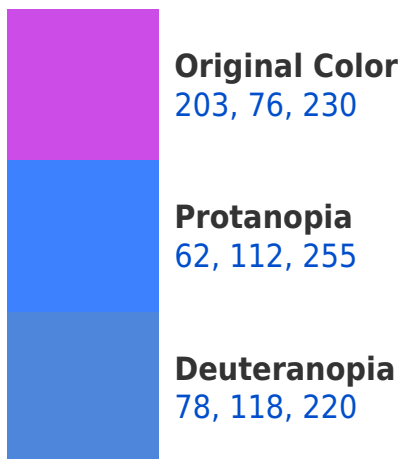

A 20% lighter version of the original color is **255, 134, 255**, and **145, 0, 174** is the 20% darker color. If you saturate the color by 10%, you get **199, 53, 230**, and if you desaturate by 10%, it is **207, 99, 230**.

76, 193, 230

115, 103, 105

179, 0, 31

51, 0, 9

Previews

White Background

This preview shows how the RYB color 203, 76, 230 looks on a white background.

Color Contrast Check

RYB 203, 76, 230 Background

This preview shows how black text looks on a background with the RYB color 203, 76, 230.

This preview shows how white text looks on a background with the RYB color 203, 76, 230.

Dichromacy

Tritanopia
188, 111, 119

Trichromacy

Original Color
203, 76, 230

Protanomaly
113, 110, 246

Deuteranomaly
123, 113, 224

Tritanomaly
193, 98, 159

Monochromacy