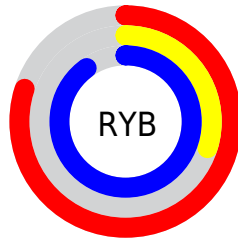

- Red (80%)
- Yellow (30%)
- Blue (90%)