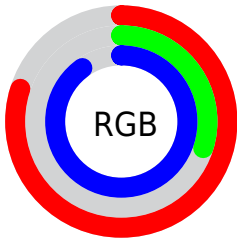

Distribution

- Red (80%)
- Green (30%)
- Blue (90%)